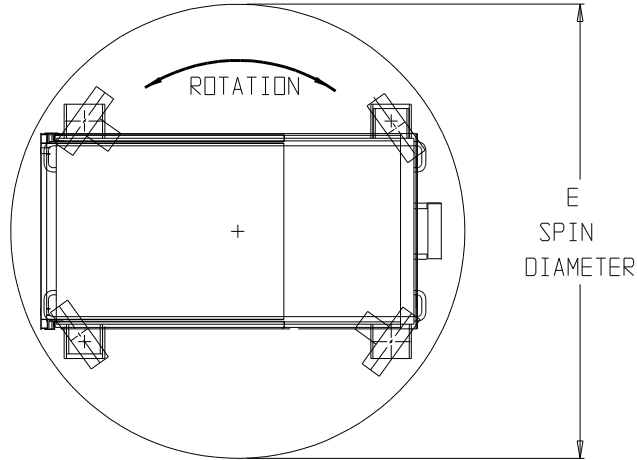

Spin

Spin capability allows machine to rotate about its center for tight maneuvering