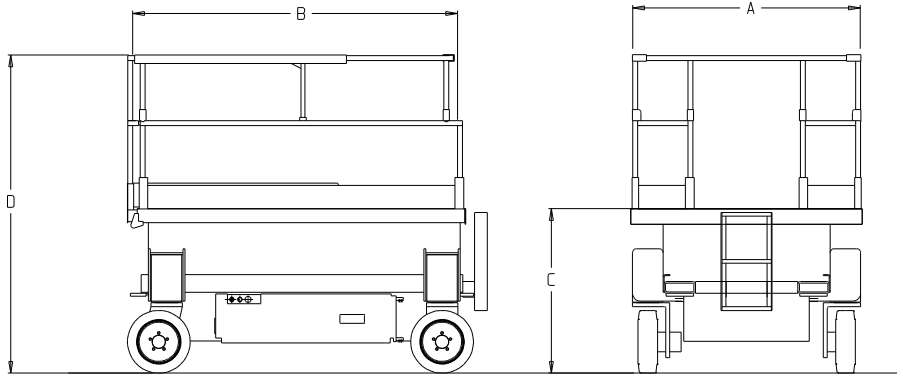

Standard Drive

Standard Drive Mode drives like an automobile for longer travel distances

SPECIFICATIONS	2046 OMNI	2059 OMNI	2646 OMNI	2659 OMNI	3259 OMNI	4188 OMNI
Platform Height	20 ft	20 ft	26 ft	26 ft	32 ft	41 ft
Platform Width - A	42 in	55 in	42 ft	59 in	59 in	88 in
Platform Length - B	84 in	84 in	84 in	84 in	84 in	139 in
Platform Length with Deck Extended	119 in	129 in	119 in	129 in	129 in	177 in
Platform Lowered - C	42 in	42 in	49 in	49 in	52.5 in	75 in
Stowed Height - D	81 in	81 in	89 in	88.5 in	92 in	114 in
Spin Diameter - E	109 in	101 in	109 in	101 in	101 in	158 in
Platform Capacity	900 lbs	1300 lbs	500 lbs	1000 lbs	700 lbs	1500 lbs